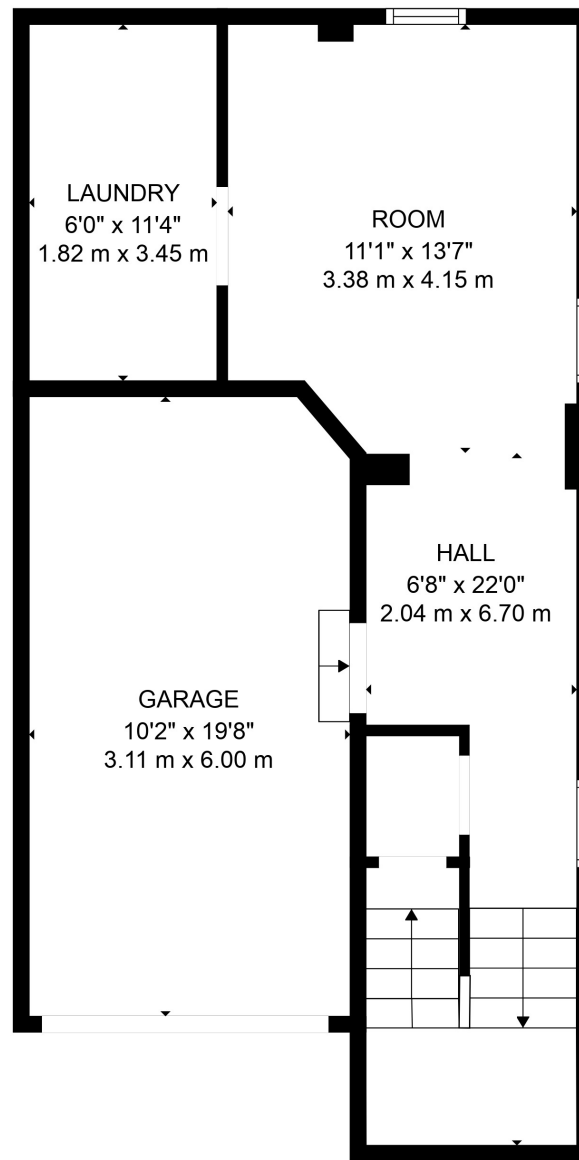

GROSS INTERNAL AREA  
 Below Ground: 294 sq. ft, 27 m2, FLOOR 2: 592 sq. ft, 55 m2, FLOOR 3: 592 sq. ft, 55 m2  
 EXCLUDED AREAS: GARAGE: 199 sq. ft, 18 m2, LAUNDRY: 68 sq. ft, 6 m2, DECK: 42 sq. ft, 4 m2,  
 PORCH: 29 sq. ft, 3 m2  
 TOTAL: 1478 sq. ft, 137 m2

MEASUREMENTS ARE CALCULATED BY CUBICASA TECHNOLOGY. DEEMED HIGHLY RELIABLE BUT NOT GUARANTEED.

**GROSS INTERNAL AREA**

Below Ground: 294 sq. ft, 27 m2, FLOOR 2: 592 sq. ft, 55 m2, FLOOR 3: 592 sq. ft, 55 m2  
 EXCLUDED AREAS: GARAGE: 199 sq. ft, 18 m2, LAUNDRY: 68 sq. ft, 6 m2, DECK: 42 sq. ft, 4 m2,  
 PORCH: 29 sq. ft, 3 m2  
**TOTAL: 1478 sq. ft, 137 m2**

MEASUREMENTS ARE CALCULATED BY CUBICASA TECHNOLOGY. DEEMED HIGHLY RELIABLE BUT NOT GUARANTEED.

GROSS INTERNAL AREA

Below Ground: 294 sq. ft, 27 m2, FLOOR 2: 592 sq. ft, 55 m2, FLOOR 3: 592 sq. ft, 55 m2