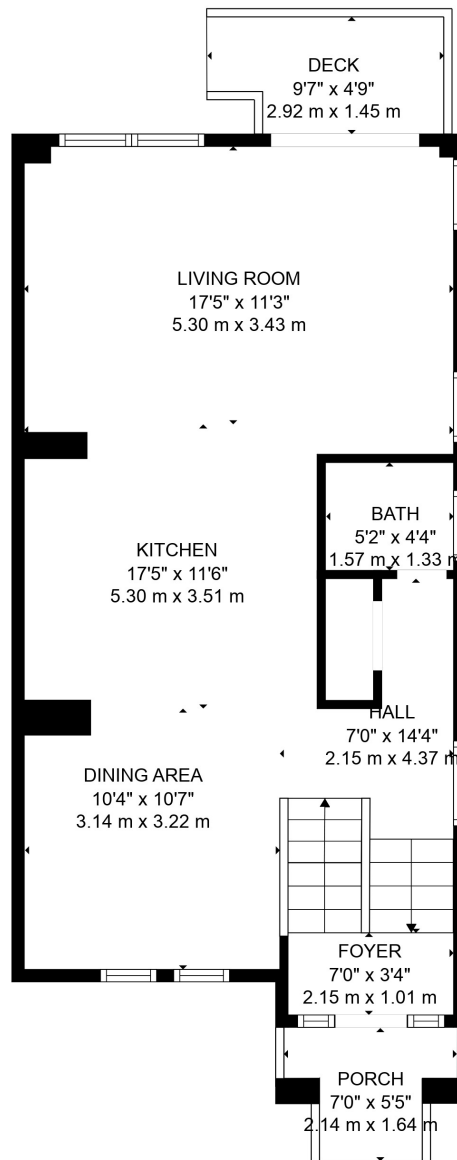

GROSS INTERNAL AREA  
 Below Ground: 294 sq. ft, 27 m2, FLOOR 2: 592 sq. ft, 55 m2, FLOOR 3: 592 sq. ft, 55 m2  
 EXCLUDED AREAS: GARAGE: 199 sq. ft, 18 m2, LAUNDRY: 68 sq. ft, 6 m2, DECK: 42 sq. ft, 4 m2,  
 PORCH: 29 sq. ft, 3 m2  
 TOTAL: 1478 sq. ft, 137 m2

MEASUREMENTS ARE CALCULATED BY CUBICASA TECHNOLOGY. DEEMED HIGHLY RELIABLE BUT NOT GUARANTEED.

**GROSS INTERNAL AREA**

Below Ground: 294 sq. ft, 27 m2, FLOOR 2: 592 sq. ft, 55 m2, FLOOR 3: 592 sq. ft, 55 m2  
 EXCLUDED AREAS: GARAGE: 199 sq. ft, 18 m2, LAUNDRY: 68 sq. ft, 6 m2, DECK: 42 sq. ft, 4 m2,  
 PORCH: 29 sq. ft, 3 m2  
**TOTAL: 1478 sq. ft, 137 m2**

MEASUREMENTS ARE CALCULATED BY CUBICASA TECHNOLOGY. DEEMED HIGHLY RELIABLE BUT NOT GUARANTEED.

GROSS INTERNAL AREA

Below Ground: 294 sq. ft, 27 m2, FLOOR 2: 592 sq. ft, 55 m2, FLOOR 3: 592 sq. ft, 55 m2