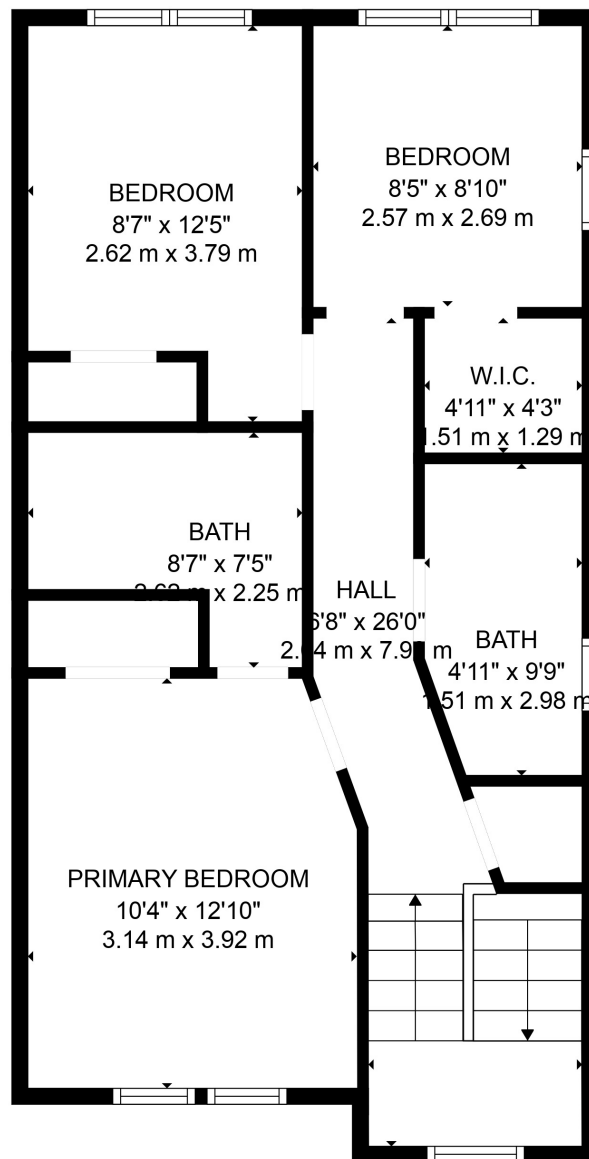

GROSS INTERNAL AREA  
 Below Ground: 294 sq. ft, 27 m2, FLOOR 2: 592 sq. ft, 55 m2, FLOOR 3: 592 sq. ft, 55 m2  
 EXCLUDED AREAS: GARAGE: 199 sq. ft, 18 m2, LAUNDRY: 68 sq. ft, 6 m2, DECK: 42 sq. ft, 4 m2,  
 PORCH: 29 sq. ft, 3 m2  
 TOTAL: 1478 sq. ft, 137 m2

MEASUREMENTS ARE CALCULATED BY CUBICASA TECHNOLOGY. DEEMED HIGHLY RELIABLE BUT NOT GUARANTEED.

**GROSS INTERNAL AREA**

Below Ground: 294 sq. ft, 27 m2, FLOOR 2: 592 sq. ft, 55 m2, FLOOR 3: 592 sq. ft, 55 m2  
 EXCLUDED AREAS: GARAGE: 199 sq. ft, 18 m2, LAUNDRY: 68 sq. ft, 6 m2, DECK: 42 sq. ft, 4 m2,  
 PORCH: 29 sq. ft, 3 m2  
**TOTAL: 1478 sq. ft, 137 m2**

MEASUREMENTS ARE CALCULATED BY CUBICASA TECHNOLOGY. DEEMED HIGHLY RELIABLE BUT NOT GUARANTEED.

GROSS INTERNAL AREA

Below Ground: 294 sq. ft, 27 m2, FLOOR 2: 592 sq. ft, 55 m2, FLOOR 3: 592 sq. ft, 55 m2